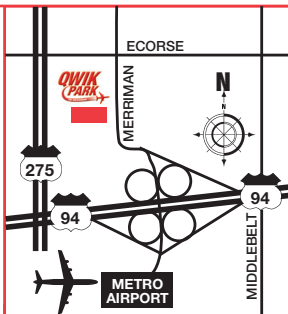

Detroit Metro Airport Parking

7782 Merriman Rd. • Romulus, MI 48174  
www.qwikpark.com

**Save Time** – Lot close to the terminals with easy access from I-94 & I-275.

**Save Money** – Low daily rates, continuous free shuttle service and luggage handling.

**Save Worry** – Open 24/7 with lighted, fenced and continuous patrolled lot.