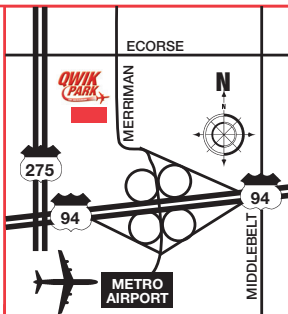

Detroit Metro Airport Parking

7782 Merriman Rd. • Romulus, MI 48174
www.qwikpark.com

SHORT TERM & LONG TERM PARKING

Long Term Daily Rate With This Coupon is

\$9⁰⁰ per day
TAXES INCLUDED
RATE BASED ON 24 HOURS

Rate without coupon \$11⁰⁰ per day

Hourly Rate: \$2⁵⁰
TAXES INCLUDED

Save Time – Lot close to the terminals with easy access from I-94 & I-275.

Save Money – Low daily rates, continuous free shuttle service and luggage handling.

Save Worry – Open 24/7 with lighted, fenced and continuous patrolled lot.

Exit 198 from I-94
Exit 20 from I-275

Courtesy of

Expires: December 31, 2019

Rate Subject to Change

1-888-844-PARK
(7275)