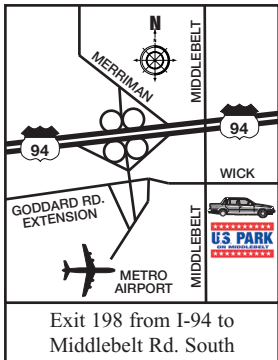

## Detroit Metro Airport Parking

## ON MIDDLEBELT

9601 Middlebelt Rd. • Romulus, MI 48174  
www.us-park.com

Daily Rate With This Coupon is

**\$8<sup>00</sup>** per day  
**TAXES INCLUDED**

Rate without coupon \$11<sup>00</sup> per day

**Hourly Rate: \$2<sup>50</sup> (tax included)**

*Avoid the hassles of airport traffic, allow us to serve you with pick up or drop off of family and friends.*

**Save Time** – Lot close to the terminals with easy access from I-94 & I-275.

**Save Money** – Low daily rates, and continuous free shuttle service.