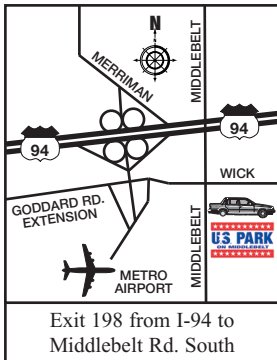

Detroit Metro Airport Parking

U.S. PARK

ON MIDDLEBELT

9601 Middlebelt Rd. • Romulus, MI 48174
www.us-park.com

Daily Rate With This Coupon is

\$9⁰⁰ per day
TAXES INCLUDED

Rate without coupon \$11⁰⁰ per day

Hourly Rate: \$2⁵⁰ (tax included)

Avoid the hassles of airport traffic, allow us to serve you with pick up or drop off of family and friends.

Save Time – Lot close to the terminals with easy access from I-94 & I-275.

Save Money – Low daily rates, and continuous free shuttle service.